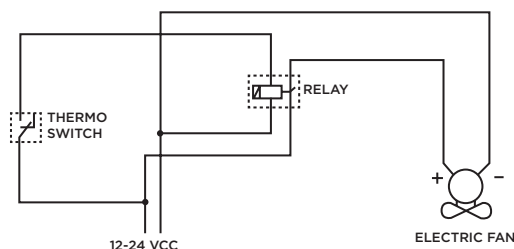

BC 250 12/24V

PURCHASE CODES

BC 250 12/24V without thermo switch	3RBC25012 3RBC25024
BC 250 12/24V with thermo switch	3RBC25012T247 3RBC25024T247 3RC25012T260 3RBC25024T260

SPARE PARTS

Cooling element	1RO03379
Frame	3CNL300.1
Electric fan 12V	1VNAPL30012C
Electric fan 24V	1VNAPL30024C
Thermo-switch 47-36 12V IP 67	1TRM 47-36/12V
Thermo-switch 47-36 24V IP 67	1TRM 47-36/24V
Thermo-switch 60-49 12V IP 67	1TRM 60-49/12V
Thermo-switch 60-49 24V IP 67	1TRM 60-49/24V

CORRECTION FACTOR

cSt	22	30	46	68	100	150	220
f	0,6	1	1,5	2,3	3,5	5	7

- Dimensions and technical characteristics are not binding

OIL FLOW	VOLTAGE	POWER	CURRENT	AIR FLOW	ELECTRIC PROTECTION	NOISE LEVEL	WEIGHT	Ø FAN
l/min	V	W	A	m³/h	IP	dB(A)	kg	mm
20-150	12	190	14,8	1.700	68	79	10	280
20-150	24	190	7,4	1.700	68	79	10	280