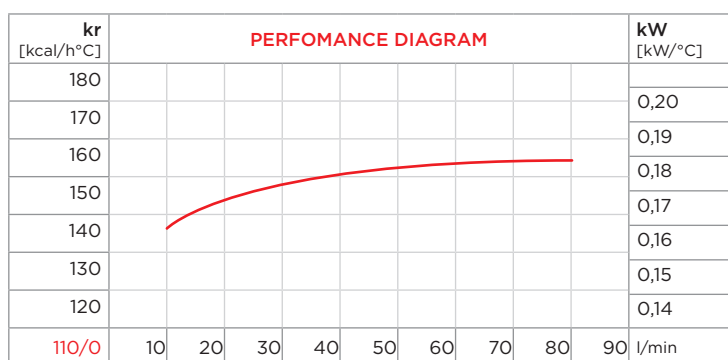

BC 250 12/24V

PURCHASE CODES

BC 250 12/24V without thermo switch	3RBC25012 3RBC25024
BC 250 12/24V with thermo switch	3RBC25012T247 3RBC25024T247 3RC25012T260 3RBC25024T260

SPARE PARTS

Cooling element	1RO03379
Frame	3CNL300.1
Electric fan 12V	1VNAPL30012C
Electric fan 24V	1VNAPL30024C
Thermo-switch 47-36 12V IP 67	1TRM 47-36/12V
Thermo-switch 47-36 24V IP 67	1TRM 47-36/24V
Thermo-switch 60-49 12V IP 67	1TRM 60-49/12V
Thermo-switch 60-49 24V IP 67	1TRM 60-49/24V

CORRECTION FACTOR

cSt	22	30	46	68	100	150	220
f	0,6	1	1,5	2,3	3,5	5	7

- Dimensions and technical characteristics are not binding

OIL FLOW	VOLTAGE	POWER	CURRENT	AIR FLOW	ELECTRIC PROTECTION	NOISE LEVEL	WEIGHT	Ø FAN
l/min	V	W	A	m³/h	IP	dB(A)	kg	mm
20-150	12	190	14,8	1.700	68	79	10	280
20-150	24	190	7,4	1.700	68	79	10	280