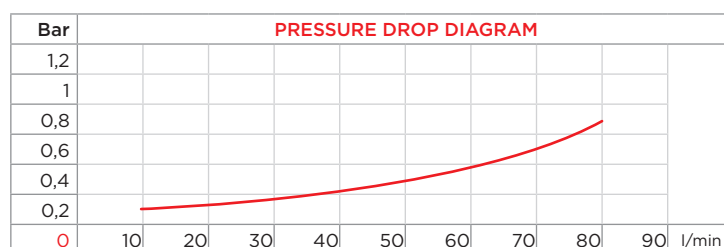

BC 250 12/24V

PURCHASE CODES

BC 250 12/24V without thermo switch	3RBC25012 3RBC25024
BC 250 12/24V with thermo switch	3RBC25012T247 3RBC25024T247 3RC25012T260 3RBC25024T260

SPARE PARTS

Cooling element	1RO03379
Frame	3CNL300.1
Electric fan 12V	1VNAPL30012C
Electric fan 24V	1VNAPL30024C
Thermo-switch 47-36 12V IP 67	1TRM 47-36/12V
Thermo-switch 47-36 24V IP 67	1TRM 47-36/24V
Thermo-switch 60-49 12V IP 67	1TRM 60-49/12V
Thermo-switch 60-49 24V IP 67	1TRM 60-49/24V

CORRECTION FACTOR

cSt	22	30	46	68	100	150	220
f	0,6	1	1,5	2,3	3,5	5	7

- Dimensions and technical characteristics are not binding

OIL FLOW	VOLTAGE	POWER	CURRENT	AIR FLOW	ELECTRIC PROTECTION	NOISE LEVEL	WEIGHT	Ø FAN
l/min	V	W	A	m³/h	IP	dB(A)	kg	mm
20-150	12	190	14,8	1.700	68	79	10	280
20-150	24	190	7,4	1.700	68	79	10	280