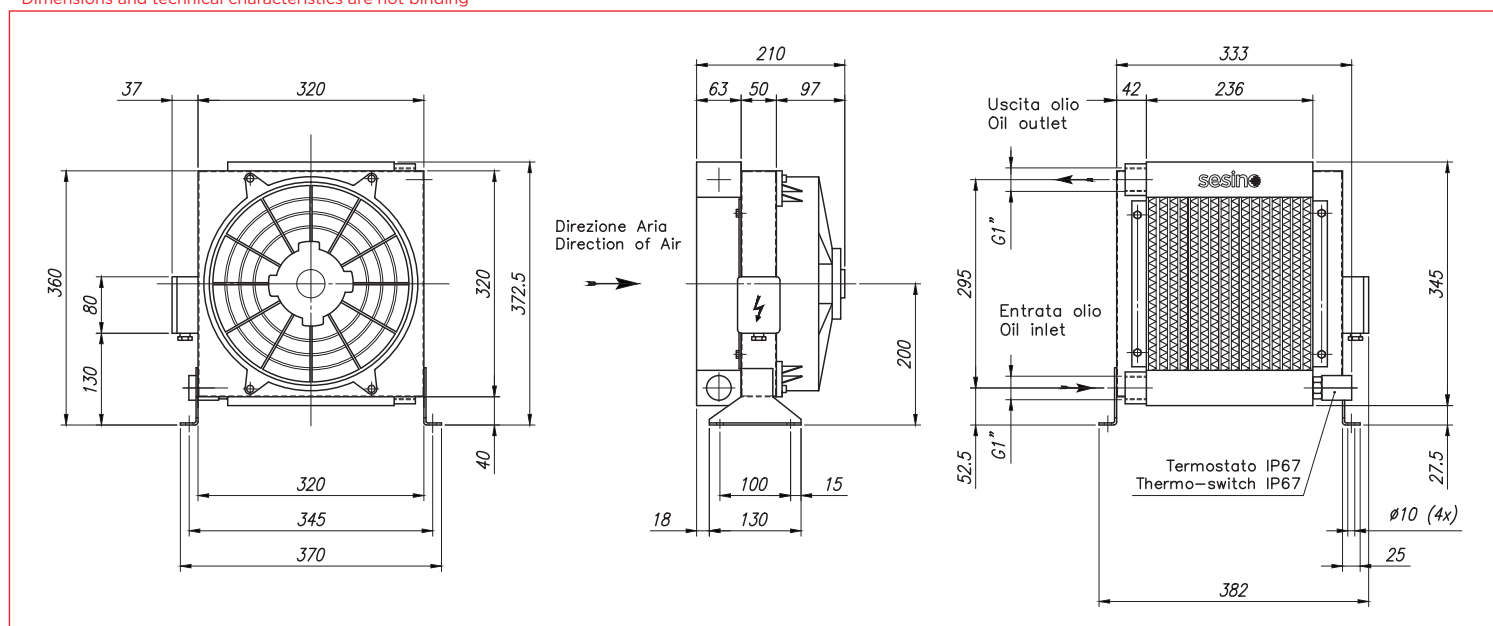

BC 250 12/24V

PURCHASE CODES

BC 250 12/24V without thermo switch	3RBC25012 3RBC25024
BC 250 12/24V with thermo switch	3RBC25012T247 3RBC25024T247 3RC25012T260 3RBC25024T260

SPARE PARTS

Cooling element	1RO03379
Frame	3CNL300.1
Electric fan 12V	1VNAPL30012C
Electric fan 24V	1VNAPL30024C
Thermo-switch 47-36 12V IP 67	1TRM 47-36/12V
Thermo-switch 47-36 24V IP 67	1TRM 47-36/24V
Thermo-switch 60-49 12V IP 67	1TRM 60-49/12V
Thermo-switch 60-49 24V IP 67	1TRM 60-49/24V

CORRECTION FACTOR

cSt	22	30	46	68	100	150	220
f	0,6	1	1,5	2,3	3,5	5	7

- Dimensions and technical characteristics are not binding

OIL FLOW	VOLTAGE	POWER	CURRENT	AIR FLOW	ELECTRIC PROTECTION	NOISE LEVEL	WEIGHT	Ø FAN
l/min	V	W	A	m³/h	IP	dB(A)	kg	mm
20-150	12	190	14,8	1.700	68	79	10	280
20-150	24	190	7,4	1.700	68	79	10	280