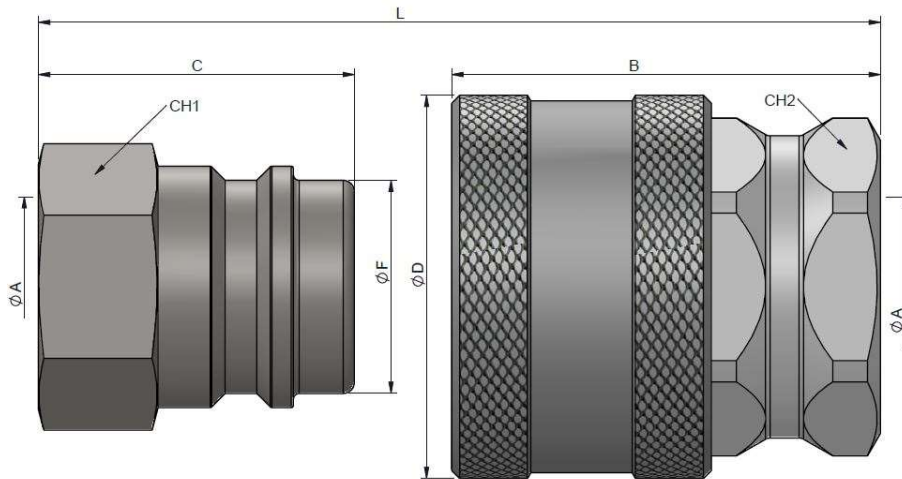

140 SERIES CVF

Free flow (without valve)
BSP Threads, other threads available upon request.

• Materials

Carbon Steel EN -10277-3 /AISI 316L/ Brass

O-ring: NBR, Viton or EPDM

Back-up-ring: PTFE

Balls: AISI 1010/1015

Springs: Carbon Steel DIN 17233/84(B)

• **Applications:** Designed for Oil hydraulic Applications.

• Equivalence

GROMELLE 7000

• Working temperature (O-ring)

	NBR	Viton	EPDM
+	+100°C	+200°C	+150°C
-	-30°C	-10°C	-40°C

DN06

MALE STANDARD MODELS

FEMALE STANDARD MODELS

DN	ØA	REF.		CH1	C	ØF	L	DN	ØA	REF.		CH2	B	ØD	L
06	1/4" BSP	140.11001AB		19	25	14.10	45.10	06	1/4" BSP	140.12011AB		22	35	29.5	45.10

DN10

MALE STANDARD MODELS

FEMALE STANDARD MODELS

DN	ØA	REF.		CH1	C	ØF	L	DN	ØA	REF.		CH2	B	ØD	L
10	3/8" BSP	140.11002AC		22	28	18.90	48.50	10	3/8" BSP	140.12012AC		27	38	34	48.50

140 SERIES CVF

Quick couplings upon request and subjected to minimum quantities.
Nickel-palated product → add 011 at the end of the reference.