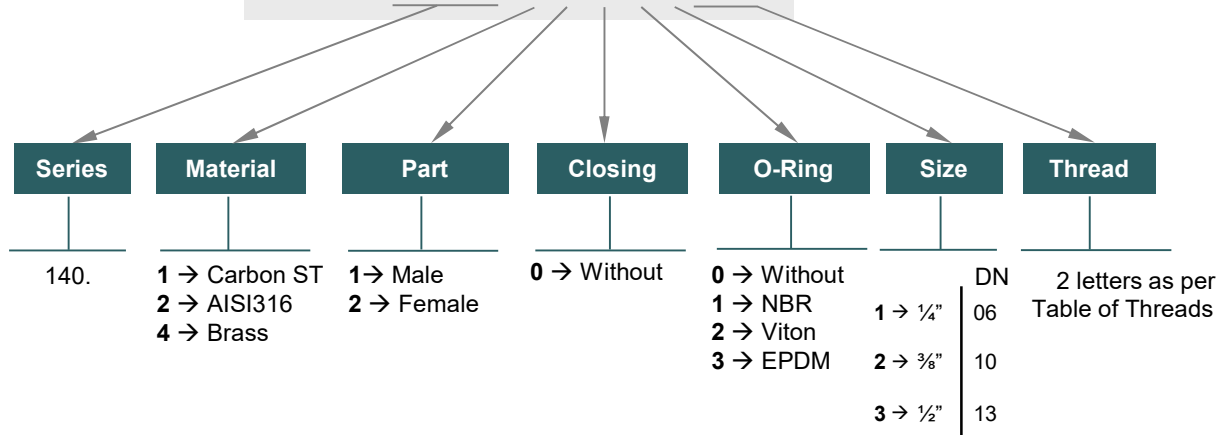

140 SERIES CVF

Free flow (without valve)
BSP Threads, other threads available upon request.

• Materials

Carbon Steel EN -10277-3 /AISI 316L/ Brass

O-ring: NBR, Viton or EPDM

Back-up-ring: PTFE

Balls: AISI 1010/1015

Springs: Carbon Steel DIN 17233/84(B)

• **Applications:** Designed for Oil hydraulic Applications.

• Equivalence

GROMELLE 7000

• Working temperature (O-ring)

	NBR	Viton	EPDM
+	+100°C	+200°C	+150°C
-	-30°C	-10°C	-40°C

• **Sectors:** Industrial, High pressure cleaning systems

MODEL STRUCTURE

Example:

140.11001 AB

140-1

140 SERIES CVF

Quick couplings upon request and subjected to minimum quantities.
Nickel-palated product → add 011 at the end of the reference.

FEMALE STANDARD MODELS

DN	ØA	REF.		CH1	C	ØF	L	DN	ØA	REF.		CH2	B	ØD	L
10	3/8" BSP	140.11002AC		22	28	18.90	48.50	10	3/8" BSP	140.12012AC		27	38	34	48.50

140 SERIES CVF

Quick couplings upon request and subjected to minimum quantities.
Nickel-palated product → add 011 at the end of the reference.