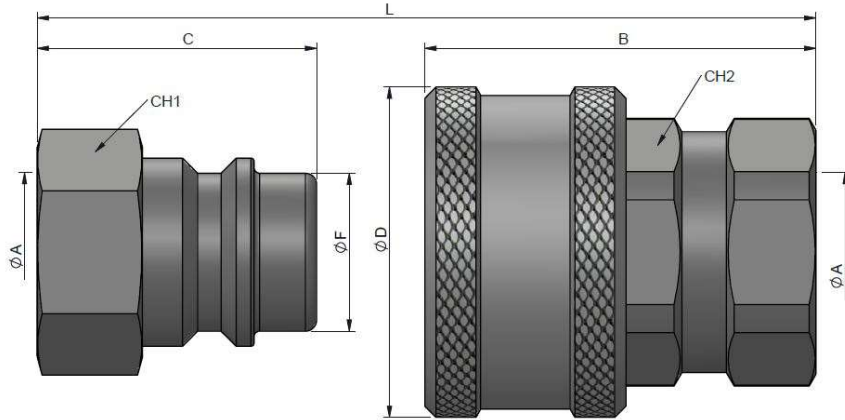

140 SERIES CVF

Free flow (without valve)
BSP Threads, other threads available upon request.

• Materials

Carbon Steel EN -10277-3 /AISI 316L/ Brass

O-ring: NBR, Viton or EPDM

Back-up-ring: PTFE

Balls: AISI 1010/1015

Springs: Carbon Steel DIN 17233/84(B)

• **Applications:** Designed for Oil hydraulic Applications.

• Equivalence

GROMELLE 7000

• Working temperature (O-ring)

	NBR	Viton	EPDM
+	+100°C	+200°C	+150°C
-	-30°C	-10°C	-40°C

DN06

MALE STANDARD MODELS

FEMALE STANDARD MODELS

DN	ØA	REF.		CH1	C	ØF	L	DN	ØA	REF.		CH2	B	ØD	L
06	1/4" BSP	140.11001AB		19	25	14.10	45.10	06	1/4" BSP	140.12011AB		22	35	29.5	45.10

DN10

MALE STANDARD MODELS

FEMALE STANDARD MODELS

DN	ØA	REF.		CH1	C	ØF	L	DN	ØA	REF.		CH2	B	ØD	L
10	3/8" BSP	140.11002AC		22	28	18.90	48.50	10	3/8" BSP	140.12012AC		27	38	34	48.50

140 SERIES CVF

Quick couplings upon request and subjected to minimum quantities.
Nickel-palated product → add 011 at the end of the reference.