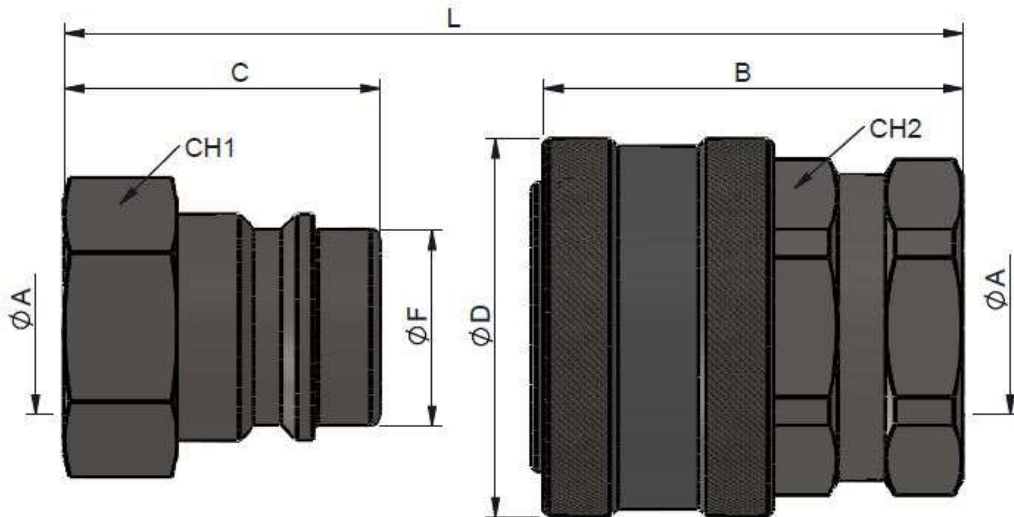

DN13

MALE STANDARD MODELS

FEMALE STANDARD MODELS

DN	ØA	REF.		CH1	C	ØF	L	DN	ØA	REF.		CH2	B	ØD	L
13	1/2" BSP	140.11003AD	500Bar	27	33	20.40	55.50	13	1/2" BSP	140.12013AD	500Bar	32	45	39.5	55.50