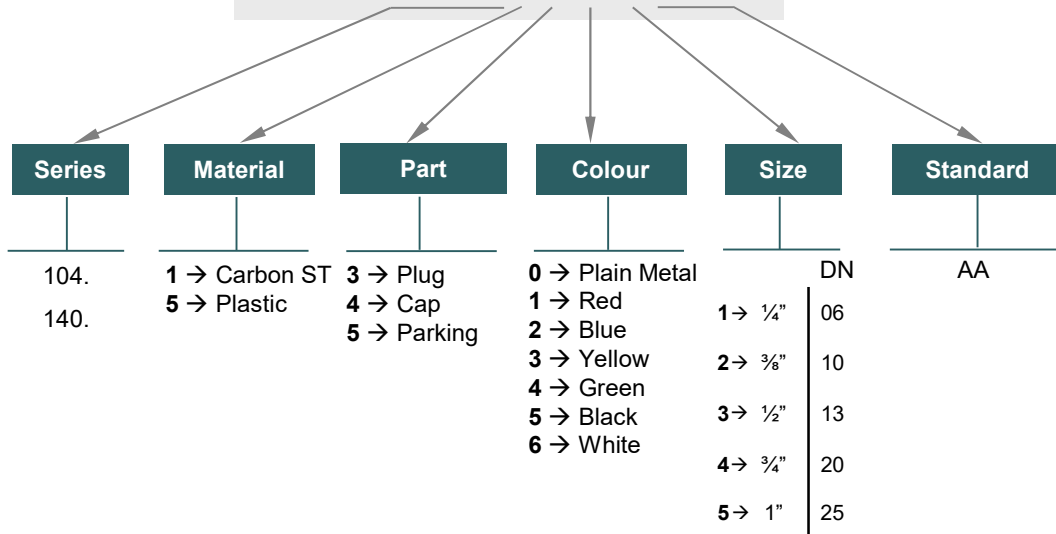

FEMALE STANDARD MODELS

DN	ØA	REF.		CH1	C	ØF	L	DN	ØA	REF.		CH2	B	ØD	L
10	3/8" BSP	140.11002AC		22	28	18.90	48.50	10	3/8" BSP	140.12012AC		27	38	34	48.50

140 SERIES CVF

Quick couplings upon request and subjected to minimum quantities.
Nickel-palated product → add 011 at the end of the reference.

DN13

MALE STANDARD MODELS

FEMALE STANDARD MODELS

DN	ØA	REF.		CH1	C	ØF	L	DN	ØA	REF.		CH2	B	ØD	L
13	1/2" BSP	140.11003AD	500Bar	27	33	20.40	55.50	13	1/2" BSP	140.12013AD	500Bar	32	45	39.5	55.50

140 SERIES

CVF PLUGS & CAPS

DIN SERIES PLUGS/ CAPS have been designed to protect FEMALE (coupler) or MALE (nipple) parts while they are disconnected.
They have been manufactured according to ISO 5675 norm, DN13 size meets also ISO7241-A requirements

MODEL STRUCTURE

For plugs and caps

Example:

104.5353 AA

PLUG						
DN	RED	BLUE	YELLOW	GREEN	BLACK	WHITE
06	*	*	*	*	104.5351AA	*
10	*	*	*	*	104.5352AA	*
13	*	*	*	*	101.5353AA	*
20	*	*	*	*	104.5354AA	*
25	*	*	*	*	104.5355AA	*